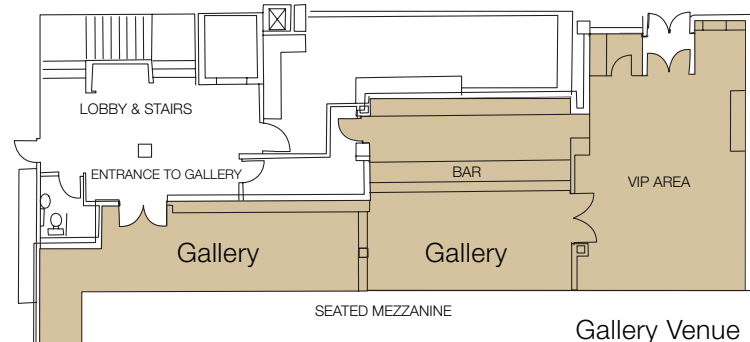

Premium Entertainment

Set Up	Max Capacity
Sit-down lunch or dinner	220 round tables - buffet style
Sit-down event	250 - 280 on trestles - buffet style
Theatre style/Concert	35 seated on Gallery Level 450 in Main Venue
Classroom style	200 in Main Venue
Standing	700 in Main Venue 200 on Gallery Level (Total 900)
Gallery & VIP Area	35 high stools 20 Seats in VIP Area

General Information

Stage: 7.5m length x 3.5m

Screens: 2 drop down screens

Car parking:

on site car parking for up to 500 cars

Smoking:

smoking area is located on the Veranda Terrace at ground floor level

Internet:

free wifi internet access

Ticket office & cloakroom:

located in main hotel foyer

- Green room for acts prior to events
- Lift facility to the Gallery and Main Venue
- Loading facilities for acts and conferences

Level 1 - Gallery

Height: 2.4m
Width: 2.7m
Length: 18m
Square M: 48m²

Level 1 - VIP Area

Height: 2.4m
Width: 7m
Length: 5.5m
Square M: 38.5m²

Level 2 - Main Event Area

Height: 4.2m
Width: 25m
Length: 20m
Square M: 445m²
(stage is an additional 27m²)