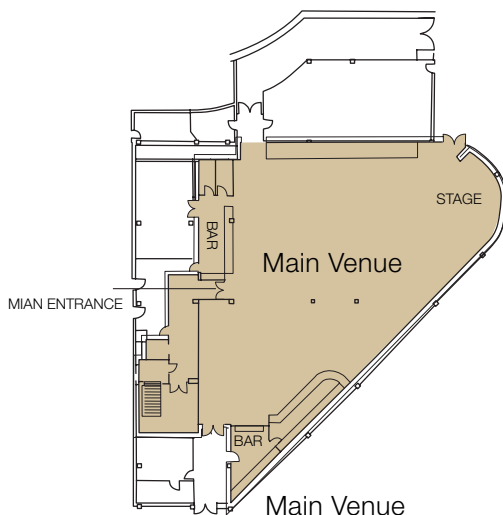

Premium Entertainment

Set Up	Max Capacity
Sit-down lunch or dinner	220 round tables - buffet style
Sit-down event	250 - 280 on trestles - buffet style
Theatre style/Concert	35 seated on Gallery Level 450 in Main Venue
Classroom style	200 in Main Venue
Standing	700 in Main Venue 200 on Gallery Level (Total 900)
Gallery & VIP Area	35 high stools 20 Seats in VIP Area

General Information

Stage: 7.5m length x 3.5m

Screens: 2 drop down screens

Car parking:

on site car parking for up to 500 cars

Smoking:

smoking area is located on the Veranda Terrace at ground floor level

Internet:

free wifi internet access

Ticket office & cloakroom:

located in main hotel foyer

- Green room for acts prior to events
- Lift facility to the Gallery and Main Venue
- Loading facilities for acts and conferences

Level 1 - Gallery

Height: 2.4m
Width: 2.7m
Length: 18m
Square M: 48m²

Level 1 - VIP Area

Height: 2.4m
Width: 7m
Length: 5.5m
Square M: 38.5m²

Level 2 - Main Event Area

Height: 4.2m
Width: 25m
Length: 20m
Square M: 445m²
(stage is an additional 27m²)